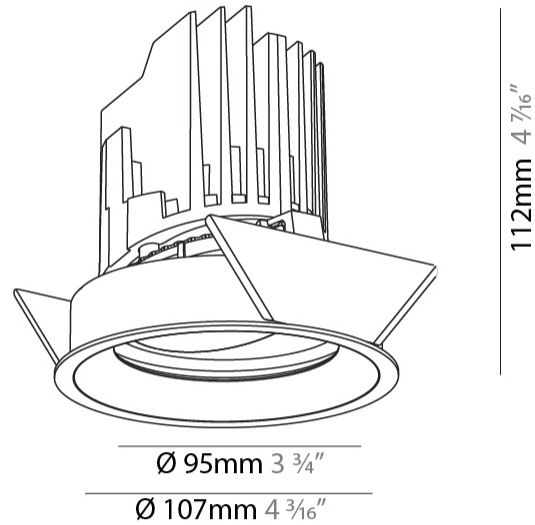

GENERAL

Series: Bioniq
Subseries: Bioniq Round Adjustable
Brand: Prolicht
Division: Architectural
Mounting Type: Recessed
Mounting Location: Ceiling
Subcategory: Downlight

PHYSICAL

Shape: Round
Diameter (mm): 107
Diameter (in): 4 3/16
Height (mm): 112
Height (in): 4 7/16
Ceiling Thickness (mm): 10 / 12.5 / 15
Ceiling Thickness (in): 3/8 or 1/2 or 9/16
Min. Recessing Depth (mm): 130
Min. Recessing Depth (in): 5 1/8
Light Distribution: Adjustable / Downlight
Weight (kg): 0.484
Weight (lbs): 1.07
Fixture Finish: SSR / BKV / CWI / CRY / HAB / UFT / ITA / RUA / FTG / MYG / LOD / PUS / FRO / FUP / KIA / POP / BLS / SPG / MEY / GOH / GUM / CHC / COM / ABZ / JAG / OBR / MOS / ROR
Fixture Material: Aluminum Die Cast
Cut-out Measurements: 98mm / 3 7/8"

OPTICAL

Reflector: 14 / 18 / 42
Adjustability: Rotational 355°, Tilt 30°

RATINGS AND CERTIFICATIONS

Certified By: Certified for North American Standards
IP rating: IP54

BIONIQ ROUND ADJUSTABLE RECESSED

A35239-