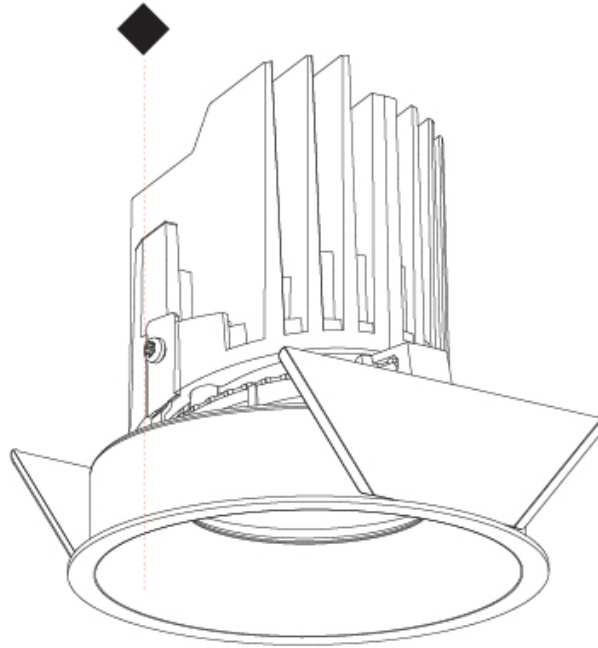

A35293-

PROJECT

TYPE

SPECIFIER

QUANTITY

DATE

PROJECT
TYPE
SPECIFIER
QUANTITY
DATE

Fixture Finish